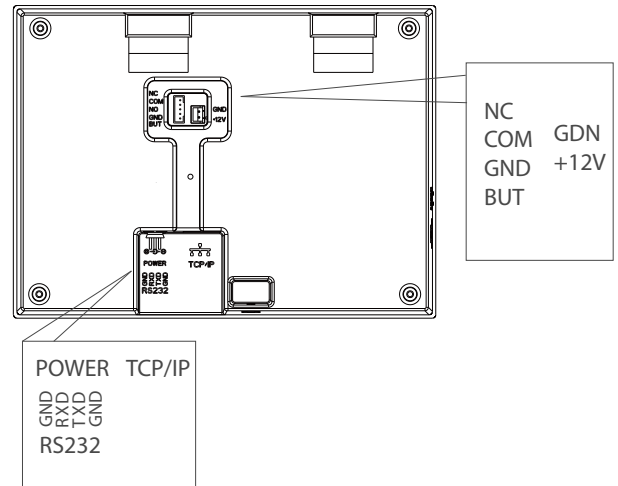

Specifications

User Capacity	3000
Fingerprint Capacity	3000
Card Capacity	3000
Record Capacity	50,000
Display	2.8" color screen
Communication	TCP/IP, WiFi, USB-host
Standard Functions	9 Digit User ID, T9 Input, SMS, DST, Self-Service Query, Automatic Status Switch, Ring bell
Optional Functions	ID/Mifare, ADMS, RS232 External Printer
Access Control Interface	3rd Party Electric Lock, Exit Button
Software	ZKTime.Net 3.0, BioTime 8.0
Power Supply	DC 12V/1.5A
Dimension	185*137*38.2mm (LxWxT)
Operating Temp.	0 °C - 45 °C
Operating Humidity	20% - 80%

Configuration

Interface

What's in the Box

UA860

Screws and Holders

Back Plate

Power Adapter