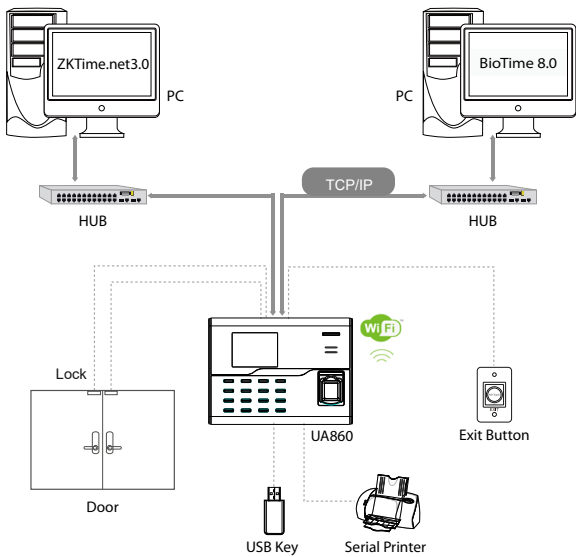

Specifications

User Capacity	3000
Fingerprint Capacity	3000
Card Capacity	3000
Record Capacity	50,000
Display	2.8" color screen
Communication	TCP/IP, WiFi, USB-host
Standard Functions	9 Digit User ID, T9 Input, SMS, DST, Self-Service Query, Automatic Status Switch, Ring bell
Optional Functions	ID/Mifare, ADMS, RS232 External Printer
Access Control Interface	3rd Party Electric Lock, Exit Button
Software	ZKTime.Net 3.0, BioTime 8.0
Power Supply	DC 12V/1.5A
Dimension	185*137*38.2mm (LxWxT)
Operating Temp.	0 °C - 45 °C
Operating Humidity	20% - 80%

Configuration

Interface

What's in the Box

UA860

Screws and Holders

Back Plate

Power Adapter