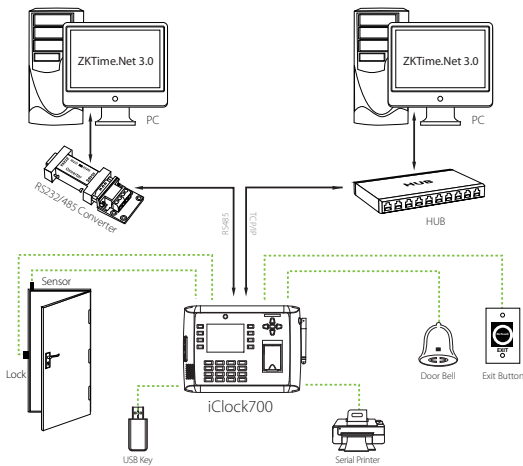

iClock700

Fingerprint Time & Attendance and Access Control Terminal

iClock700 is a 3.5-inch TFT screen Time & Attendance and Access Control Terminal. With the new user-friendly firmware, iClock700 is equipped with features like stunning GUI, more stability, faster matching speed and better expandability.

iClock700 is compatible with various types of USB flash disks, ADMS and former SDK. Moreover, RS232/485, TCP/IP, and USB client ensures a smooth data transmission between device and PC. It also has GPRS, Wi-Fi and 3G connectivity and access control connectivity with Wiegand out and in, electric lock, door sensor, exit button, alarm and door bell.

Access Control Interface

- For Wiegand in and out, door lock connection, alarm and bell.

Specifications

Fingerprint Capacity	8000
ID Card Capacity	10,000 (Optional)
Record Capacity	200,000
Display	3.5-inch TFT Screen
Communication	RS232/485, TCP/IP, USB-host/client
Standard Functions	Workcode, SMS, DST, Webserver, Scheduled-bell, Self-Service Query, Automatic Status Switch, Photo ID, T9 Input, Anti-passback, Camera, Built-in Battery, Multi Verification Mode
Access Control Interface	3rd Party Electric Lock, Door Sensor, Exit Button, Alarm, Door Bell
Wiegand Signal	Input & Output
Optional Functions	ID/Mifare/HID, External Printer, ADMS, Wi-Fi, GPRS, 3G
Software	ZKTime.Net 3.0
Power Supply	DC 12V 3A
Verification Speed	≤1 Sec.
Operating Temp.	0°C - 45°C
Operating Humidity	20% - 80%
Dimension	225.2×166.0×46.3mm (Length×Width×Thickness)
Gross Weight	1.94 kg

Configuration

What's in the Box